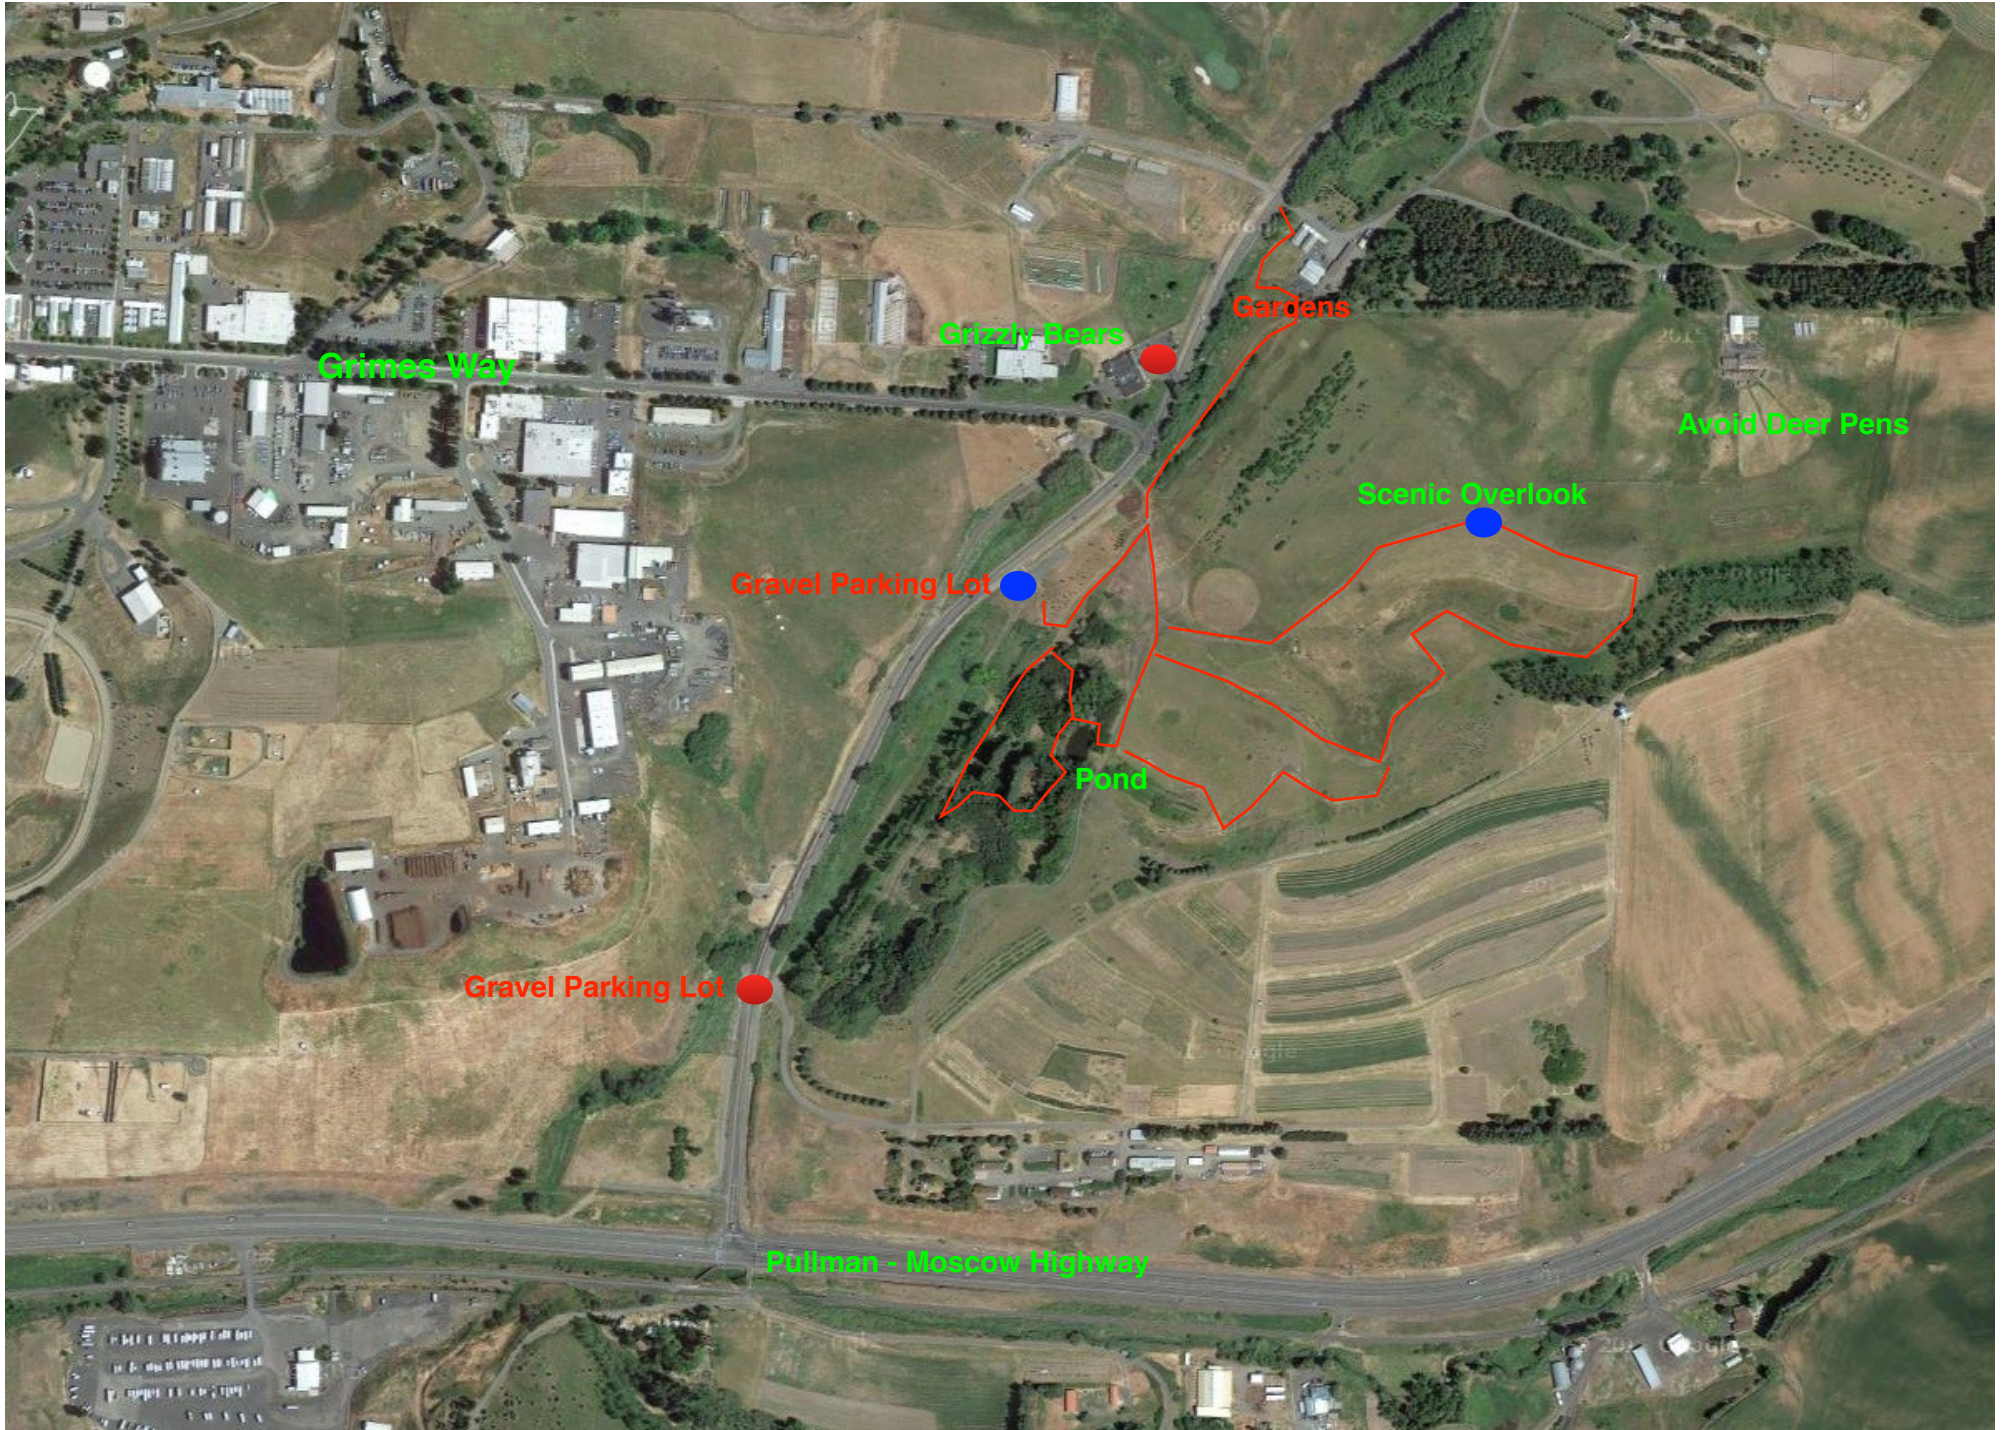

WSU Arboretum & Wildlife Conservation Center (www.arboretum.wsu.edu)

Open Dawn to Dusk; No Dogs; Walking Access - No Vehicles on Trails; Do Not Approach Deer Pens